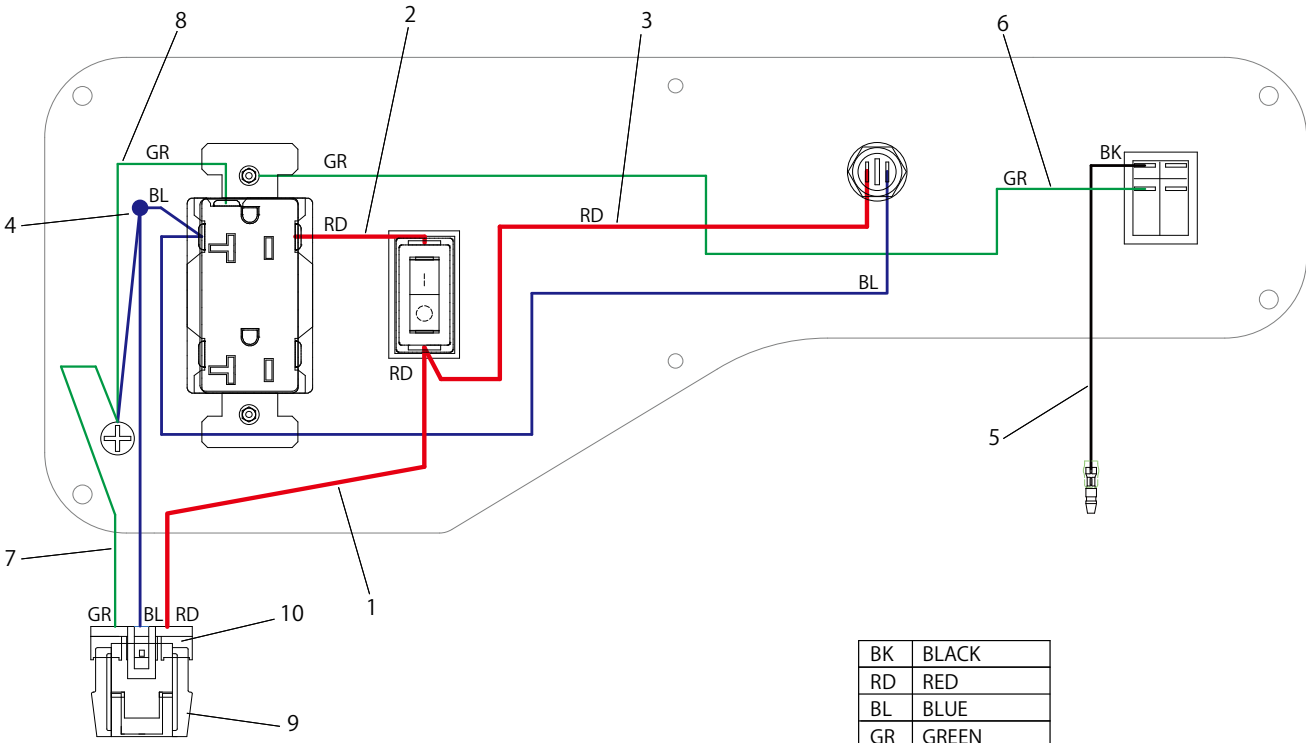

**CONTROL BOX
TPG4-3000HDX**

No.2R-06490

REF No.	Parts No.	Parts name	Q'ty	Price	Remarks
1	15501145000	HARNESS RED	1		
2	15501144000	HARNESS RED	1		
3	15501146000	HARNESS RED	1		
4	15501147000	HARNESS BLUE	1		
5	15501140000	HARNESS BLACK	1		
6	15501141000	HARNESS GREEN	1		
7	15501142000	HARNESS GREEN	1		
8	15501143000	HARNESS GREEN	1		
9	15400157000	CONNECTOR 6P	1		
10	15400162000	RETAINER	1		
11					
12					
13					
14					
15					
16					
17					
18					
19					
20					
21					
22