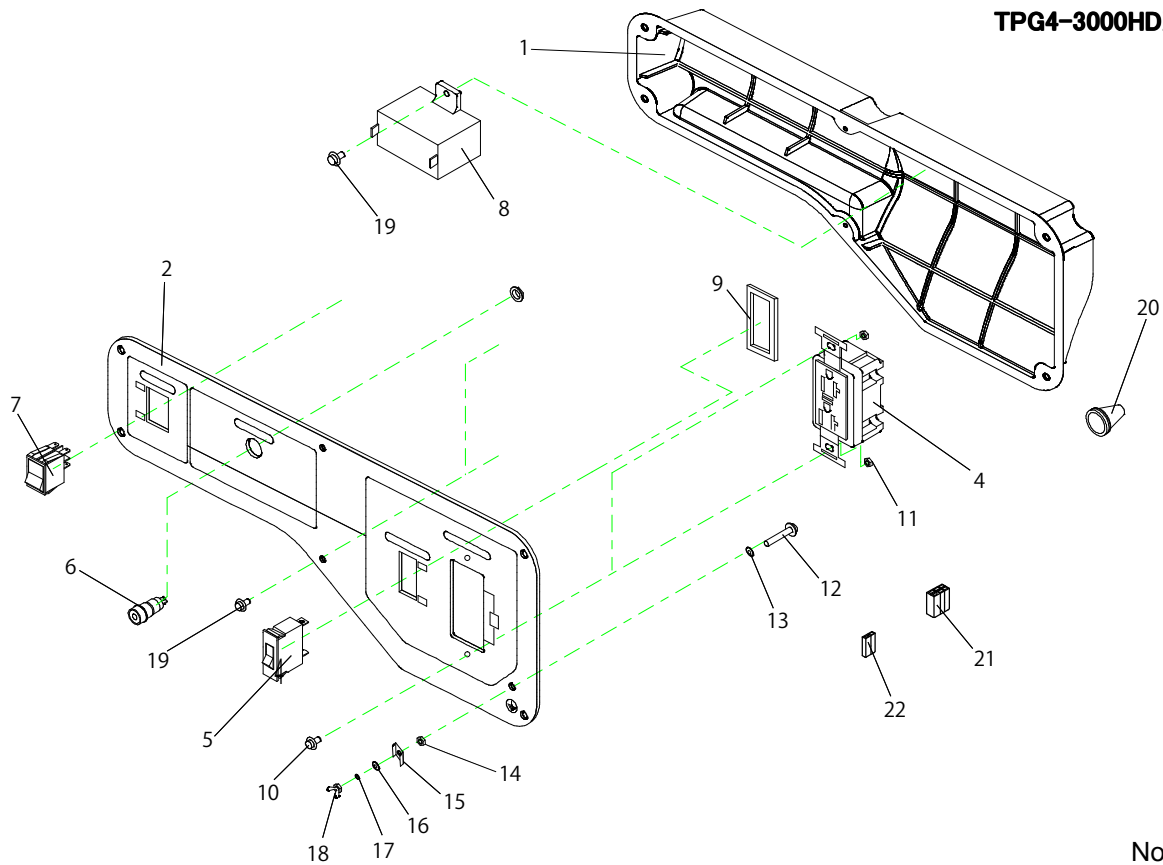

REF No.	Parts No.	Parts name	Q'ty	Price	Remarks
1	15111460000	BRACKET (1)	1		
2	15111462000	N-BRACKET	1		
3	15111461000	BRACKET (2)	1		
4	15200426000	ROTOR ASSY	1		WITH BALL BEARING
5	15250378000	STATOR ASSY	1		
6	15111471000	COVER,BRACKET	1		
7	15350549000	RUBBER BUSH	1		
8	15550160000	HEX, BOLT W/FLANGE (M8x215)	1		
9	15550158000	HEX, BOLT W/FLANGE (M6x140)	3		
10	19B30906020	HEX, BOLT W/FLANGE (M6x20)	4		
11	15550210000	HEX, BOLT W/FLANGE (M5x0.8-12)	2		
12	15550248000	HEX, BOLT W/ SOCKET, FLANGE (M8x20)	4		
13	19S00905007	CROSS-RECESSED HEAD SCREW (M5x7)	1		
14	15350107000	TUBE, LEAD WIRE	1		
15	15400160000	CONNECTOR 2P	1		
16	15400156000	CONNECTOR 6P	1		
17	15250378100	STATOR COMP.	1		
18	15200328000	BALL BEARING	1		6203ZZ-CM

**CONTROL BOX  
TPG4-3000HDX**

No.2R-06490

REF No.	Parts No.	Parts name	Q'ty	Price	Remarks
1	15350690000	CONTROL BOX	1		
2	15601696000	PANEL ASSY	1		
3					
4	15400104000	RECEPTACLE 20A, 125V , GFCI	1		
5	15400137000	CURCUIT BREAKER 20A	1		
6	85111573300	NEON BRACKET , 125V	1		
7	15400253000	ENGINE SWITCH	1		
8	15400175000	CONDENSOR ASSY,14 $\mu$ F	1		
9	15301080001	SPACER IBR-1	1		
10	19SF4904014	CROSS RECESSED HEAD SCREW (M4-14)	2		
11	19N10904000	HEX,NUT W/FLANGE M4	2		
12	15550330000	CROSS RECESSED HEAD SCREW(M5 $\times$ 25)	1		
13	15550331000	TOOTH LOCK WASHER (M5)	1		
14	15550329000	HEX,NUT W/FLANGE (M5)	1		
15	15301979000	CAP WASHER (M5)	1		
16	15550333000	FLAT WASHER (M5)	1		
17	15550334000	LOCK WASHER (M5)	1		
18	15550335000	WING NUT (M5)	1		
19	15550589000	SCREW, SELF TAP M4-12	3		
20	15321880130	GROMMET PANEL LEAD #2	1		
21	15400157000	CONNECTOR 6P	1		
22	15400161000	CONNECTOR 2P	1		