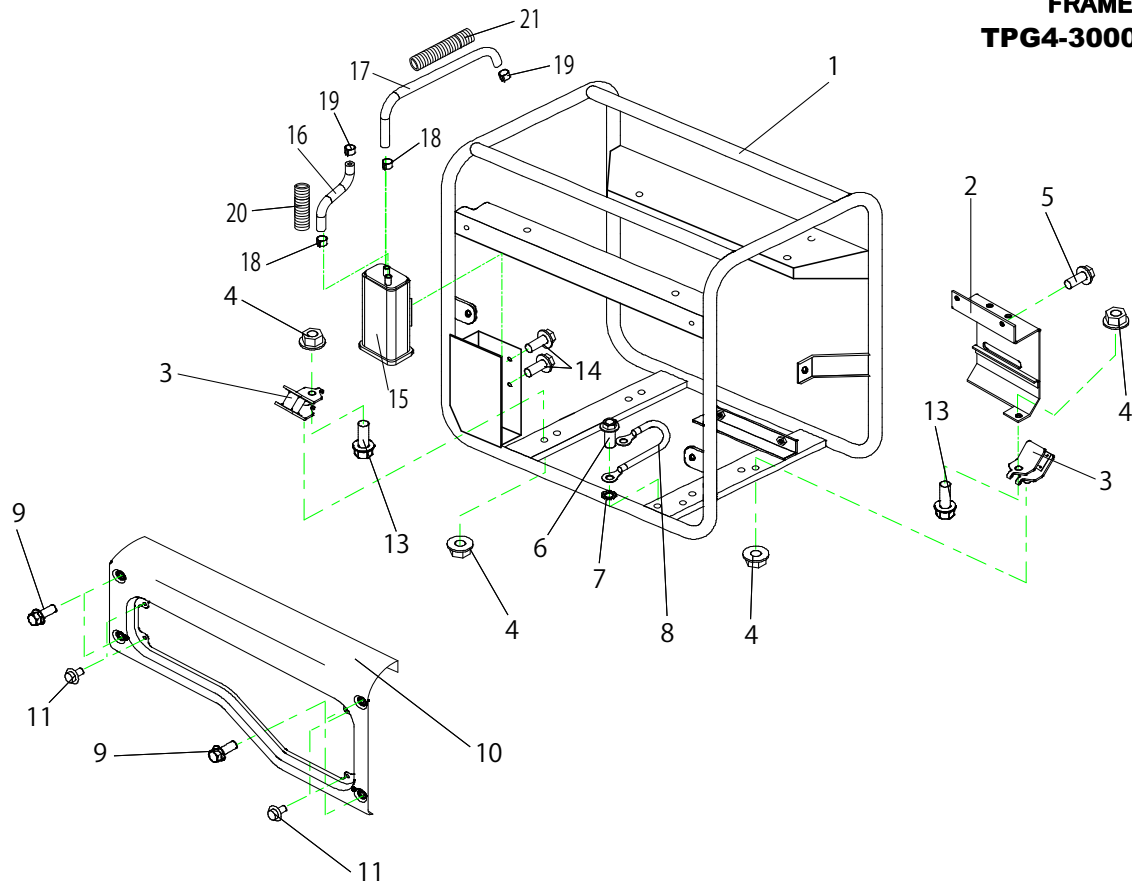

**FRAME
TPG4-3000HDX**

No.2R-06490

REF No.	Parts No.	Parts name	Q'ty	Price	Remarks
1	15302002000	FRAME	1		
2	15302532001	BRACKET,MUFFLER	1		
3	15350363000	ANTI-VIBRATION RUBBER	4		
4	203200100	HEX,NUT W/FLANGE(M8-1.25)	8		
5	15550584000	HEX,BOLT W/FLANGE (M5-0.6-12)	2		
6	15550251000	HEX, BOLT W/FLANGE (M6-12)	1		
7	19W50906000	TOOTH LOCK WASHER(M6)	1		
8	15501121000	BONDING WIRE	1		
9	15550264000	BOLT, M6-16	4		
10	15601797000	CASE, CONTROL ASSY (BLUE)	1		WITH RUBBER
11	15550438000	CROSS RECESSED HEAD SCREW(M6-15)	4		
12					
13	15550250000	HEX, BOLT W/FLANGE (M8-35)	4		
14	15550446000	BOLT, M6-14	4		
15	15950137001	CARBON CANISTER (Q-18-14)	1		
16	15350677001	TUBE , SURGE	1		
17	15350679001	TUBE , PURGE	1		
18	15302062000	CRIP , ϕ13.1	2		
19	15302060000	CRIP , ϕ10.0	2		
20	15350701000	TUBE , CORRUGATE (270mm)	1		
21	15350700000	TUBE , CORRUGATE (550mm)	1