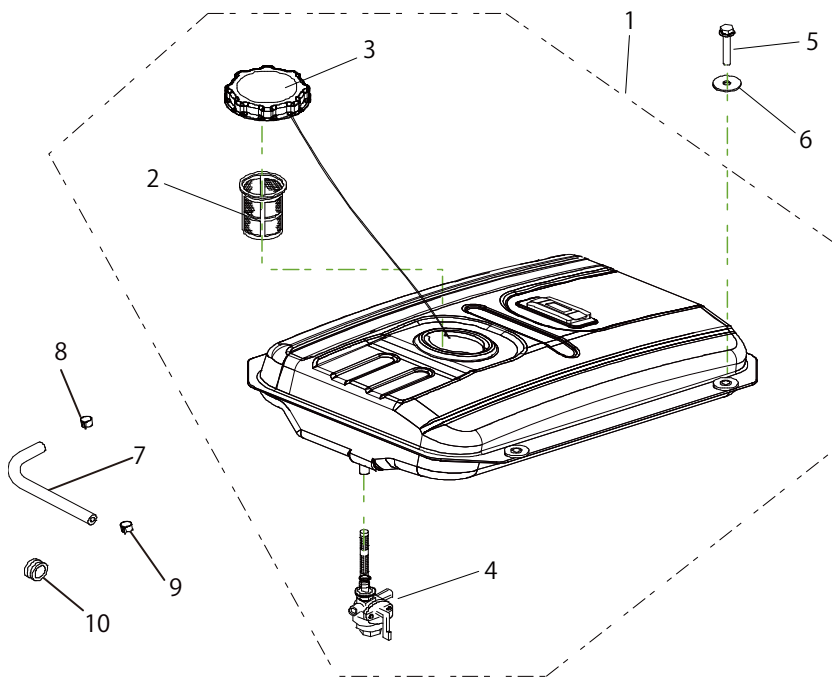

**FUEL TANK
TPG4-3000HDX**

No.2R-06490

REF No.	Parts No.	Parts name	Q'ty	Price	Remarks
1	15601799200	FUEL TANK (BLUE) COMP.	1		WITH LABEL ※EXCEPT SPEC LABEL
2	15350579000	FILTER COMP., FUEL	1		
3	15950267000	CAP COMP., FUEL FILLER WITH CHAIN	1		
4	15150135010	FUEL VALVE	1		
5	19B30906025	HEX,BOLT W/FLANGE (M6×1.0-25)	4		
6	19W00906025	WASHER,TANK CUSHION (M6×25,1.6t)	4		
7		CRIP B8, TUBE	1		HONDA PART
8	15301192000	CRIP,TUBE	1		
9	15350693001	TUBE,FUEL (240mm)	1		
10		RUBBER,FUEL TUBE	1		HONDA PART