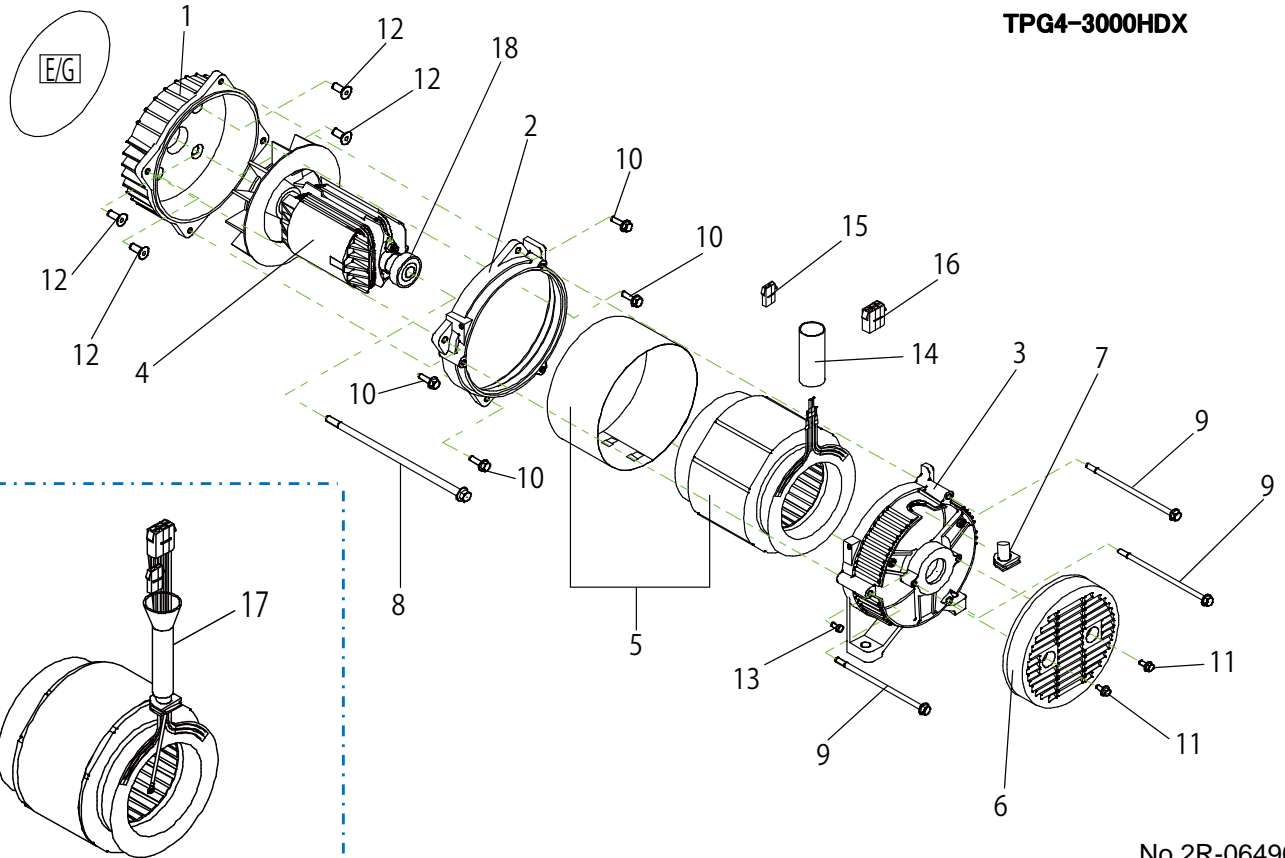

**ALTERNATOR
TPG4-3000HDX**

No.2R-06490

REF No.	Parts No.	Parts name	Q'ty	Price	Remarks
1	15111460000	BRACKET (1)	1		
2	15111462000	N-BRACKET	1		
3	15111461000	BRACKET (2)	1		
4	15200426000	ROTOR ASSY	1		WITH BALL BEARING
5	15250378000	STATOR ASSY	1		
6	15111471000	COVER,BRACKET	1		
7	15350549000	RUBBER BUSH	1		
8	15550160000	HEX, BOLT W/FLANGE (M8x215)	1		
9	15550158000	HEX, BOLT W/FLANGE (M6x140)	3		
10	19B30906020	HEX, BOLT W/FLANGE (M6x20)	4		
11	15550210000	HEX, BOLT W/FLANGE (M5x0.8-12)	2		
12	15550248000	HEX, BOLT W/ SOCKET, FLANGE (M8x20)	4		
13	19S00905007	CROSS-RECESSED HEAD SCREW (M5x7)	1		
14	15350107000	TUBE, LEAD WIRE	1		
15	15400160000	CONNECTOR 2P	1		
16	15400156000	CONNECTOR 6P	1		
17	15250378100	STATOR COMP.	1		
18	15200328000	BALL BEARING	1		6203ZZ-CM